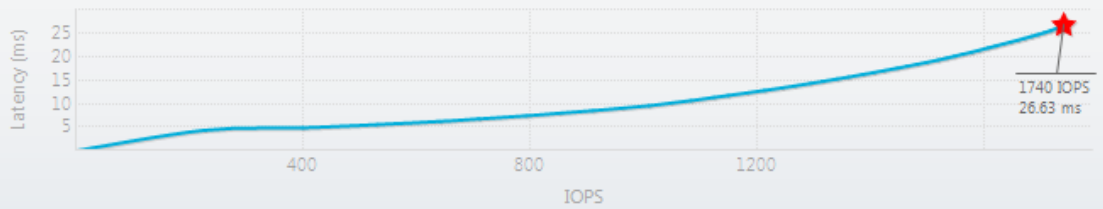

SAS 24 x 1.8TB SAS 10K SFF

RAID 6 - Random 8k 50% read/50% write

NinjaSTARS v2.12.0.1 (PEM v3.3.2)

FILE PERSONA

File Persona sizing information for SMB and NFS protocols is currently not available through NinjaSTARS . Please refer to the following guide to estimate file performance.

[Sizing and performance best practices guide for HPE 3PAR File Persona](#)