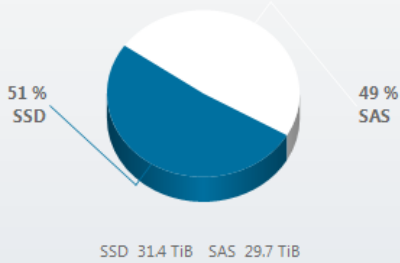

## STORAGE TIERS

DRIVES	MODEL	RAID	HA	WORKLOAD	R/W	RAW	USABLE	MB/S	IOPS	RT (ms)
SSD 24	1.92TB SSD SFF	Raid 5 (5+1)	<input type="checkbox"/>	Random	8k 50% Read	41.88 TiB	31.41 TiB	801	102,480	1.0
SAS 24	1.8TB SAS 10K SFF	Raid 6 (10+2)	<input type="checkbox"/>	Random	8k 50% Read	39.26 TiB	29.70 TiB	14	1,740	26.6

## CAPACITY BREAKDOWN

RAW CAPACITY (89.3 TB)

**81.1 TiB**

USABLE CAPACITY (67.2 TB)

**61.1 TiB**

MAX FRONT-END IOPS \*

**103,000** ⚠