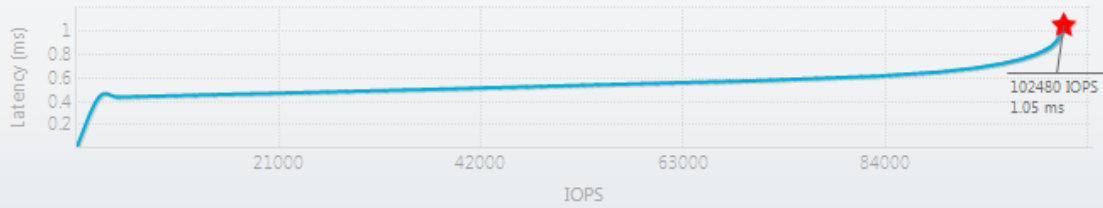

Performance Summary

STORAGE TIERS

DRIVES	MODEL	RAID	HA	WORKLOAD	R/W	MB/S	IOPS	RT (ms)	
SSD	24	1.92TB SSD SFF	Raid 5 (5+1)	☐ Random	8k	50% Read	801	102,480	1.0
SAS	24	1.8TB SAS 10K SFF	Raid 6 (10+2)	☐ Random	8k	50% Read	14	1,740	26.6

SSD 24 x 1.92TB SSD SFF

RAID 5 - Random 8k 50% read/50% write (50 % DeCo virtual volumes)